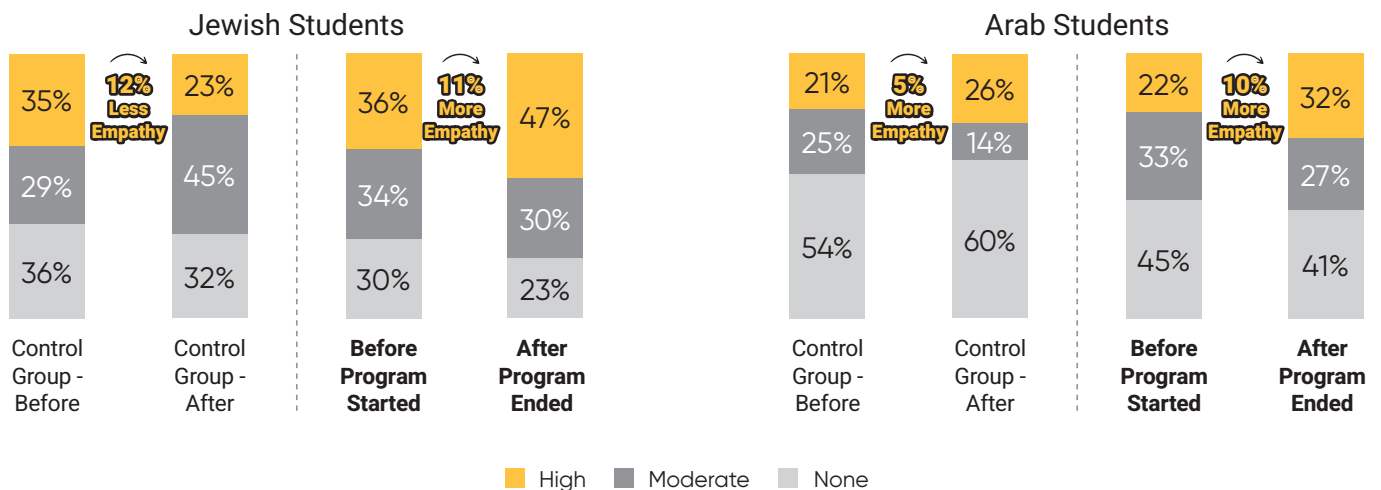

אפשר אחרת
هناك بديل
a new way

"COMMUNITIES IN PARTNERSHIP": 2023 PERFORMANCE REVIEW FINDINGS

Supervised by Dr. Rana Abbas

500

500 students took part in the program and participated in the survey

170

170 students from the same schools, who didn't take part in the program took the survey as a control group

High/Moderate/None

Students were asked to rate their feelings in regards to the examined parameters

Change in Negative Feelings

Positive Emotions & Empathy

Making a Difference Nationwide

More Collaboration

80% of the participating students indicated that thanks to the program they feel more comfortable to work and collaborate with the other society.

More Communication

77% of the participating Arab students indicated that thanks to the program they feel that their Hebrew communication skills significantly improved.

Satisfaction Rate

74% of the participating students indicated at the end of the program that they were satisfied with the fact that they took part.

Improved Perspective

60% of the participating students indicated at the end of the program that their opinion of the other society has significantly improved. 37% reported that their opinion hasn't changed, and 3% reported it worsened.