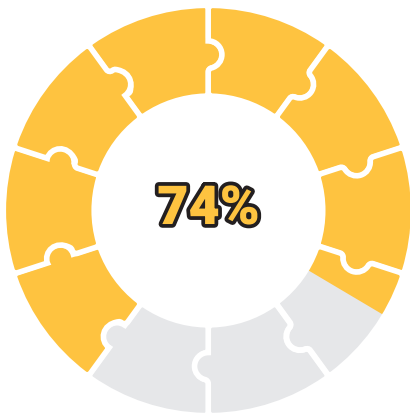

אפשר אחרת
هناك بديل
a new way

"COMMUNITIES IN PARTNERSHIP": 2023 PERFORMANCE REVIEW FINDINGS

Supervised by Dr. Rana Abbas

500

500 students took part in the program and participated in the survey

170

170 students from the same schools, who didn't take part in the program took the survey as a control group

High/Moderate/None

Students were asked to rate their feelings in regards to the examined parameters

Change in Negative Feelings

Positive Emotions & Empathy

Making a Difference Nationwide

More Collaboration

Satisfaction Rate

74% of the participating students indicated at the end of the program that they were satisfied with the fact that they took part.

Improved Perspective

60% of the participating students indicated at the end of the program that their opinion of the other society has significantly improved. 37% reported that their opinion hasn't changed, and 3% reported it worsened.