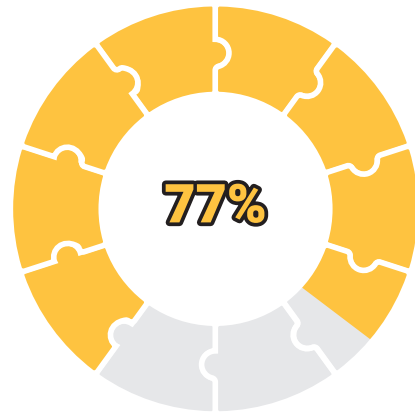

More Communication

77% of the participating Arab students indicated that thanks to the program they feel that their Hebrew communication skills significantly improved.