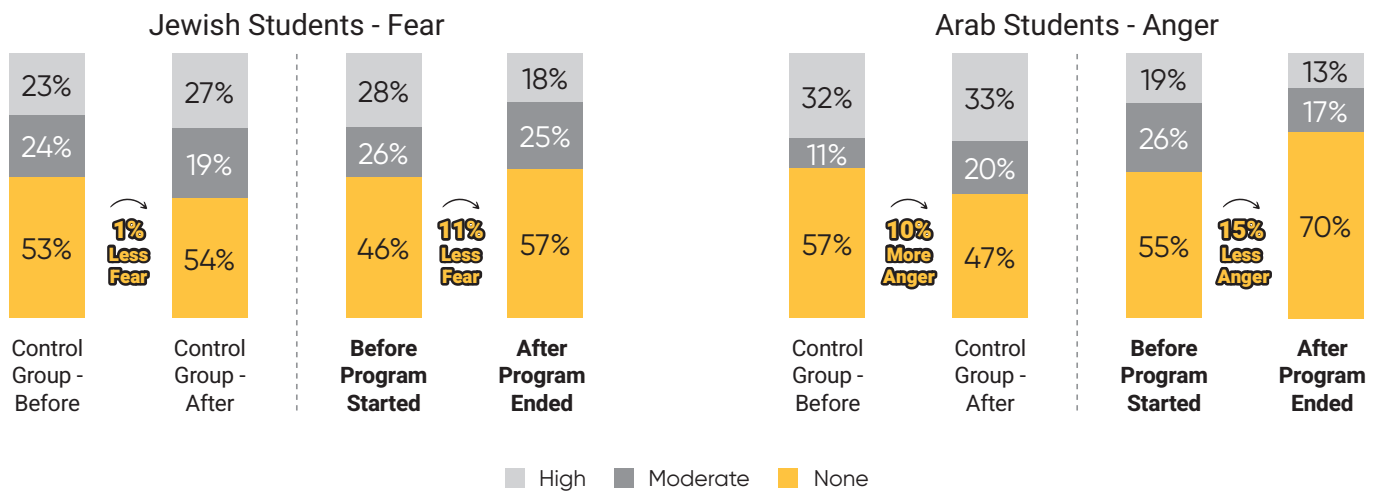

אפשר אחרת
هناك بديل
a new way

"COMMUNITIES IN PARTNERSHIP": 2023 PERFORMANCE REVIEW FINDINGS

Supervised by Dr. Rana Abbas

500

500 students took part in the program and participated in the survey

170

170 students from the same schools, who didn't take part in the program took the survey as a control group

High/Moderate/None

Students were asked to rate their feelings in regards to the examined parameters

Change in Negative Feelings

Positive Emotions & Empathy

Making a Difference Nationwide

More Collaboration

80% of the participating students indicated that thanks to the program they feel more comfortable to work and collaborate with the other society.

More Communication

77% of the participating Arab students indicated that thanks to the program they feel that their Hebrew communication skills significantly improved.

Satisfaction Rate

74% of the participating students indicated at the end of the program that they were satisfied with the fact that they took part.

Improved Perspective

60% of the participating students indicated at the end of the program that their opinion of the other society has significantly improved. 37% reported that their opinion hasn't changed, and 3% reported it worsened.